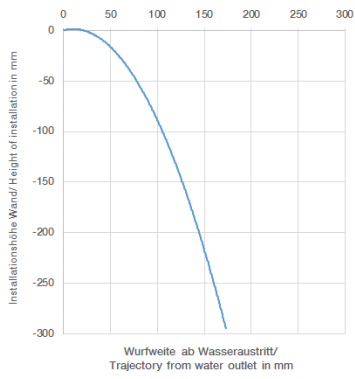

ST 010 203 0740
mm [inches]

Flow rate chart

SYMETRICS eSET Touchfree Basin mixer without pop-up waste without temperature setting - Chrome

ST 010 203 0740

Trajectory diagram

SYMETRICS eSET Touchfree Basin mixer without pop-up waste without temperature setting - Chrome

ST 010 203 0740

Spare parts list

No.	Item Number	Name	Quantity used	Delivery time
1	90 24 03 108 00 90	nipple set	1	2
2	90 31 11 004 00 90	pin	1	2
3	90 29 03 067 00 90	aerator	1	2