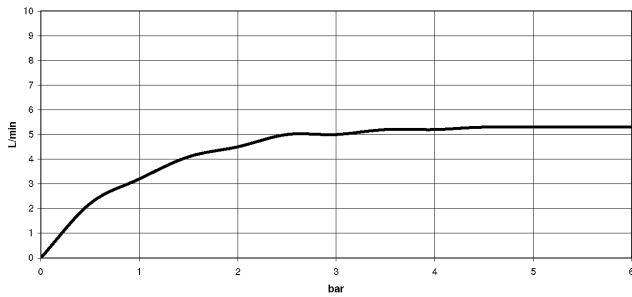

SYMETRICS eSET Touchfree Basin mixer without pop-up waste without temperature setting - Chrome

ST 010 203 0740

SYMETRICS eSET Touchfree Basin mixer without pop-up waste without temperature setting - Chrome

ST 010 203 0740
mm [inches]

Flow rate chart

SYMETRICS eSET Touchfree Basin mixer without pop-up waste without temperature setting - Chrome

ST 010 203 0740

Trajectory diagram

SYMETRICS eSET Touchfree Basin mixer without pop-up waste without temperature setting - Chrome