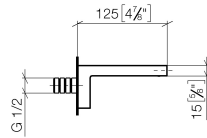

SYMETRICS eSET Touchfree Basin mixer without pop-up waste without temperature setting - Chrome

ST 010 203 0740

- 125mm projection
- fixed spout
- rectangular, air-enriched flow
- hole diameter 37 mm
- 1/2" connection
- plug-link mounting
- max. flow 5 l/min
- lead-free

The mounting height from the top edge of the basin to the centre of the connection should be at least 125 mm. The front edge of the spout should be at least 20 mm in front of the back edge of the sink.

For Touchfree control please order eSet Touchfree WITH or WITHOUT temperature adjustment

Recommended miscellaneous

Concealed wall elbow -

- max. recess depth 163 mm
- min. recess depth 90 mm

35 085 970 90

ST 010 203 0740
mm [inches]

Flow rate chart

SYMETRICS eSET Touchfree Basin mixer without pop-up waste without temperature setting - Chrome

ST 010 203 0740

Trajectory diagram

SYMETRICS eSET Touchfree Basin mixer without pop-up waste without temperature setting - Chrome